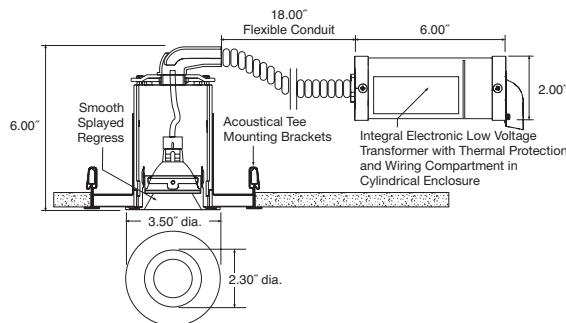

TECHZONE™ Ceiling System

Recessed Downlight Fixtures

Lynx

Lynx small aperture recessed MR16 downlights boast a small 3.5" round trim and a 1.7" to 2.3 round aperture (depending on model).

Four models are offered: Fixed downlight with internal black baffle, adjustable gimbal trim with 30 degree tilt, smooth splayed regress trim, and smooth splayed regress trim with 45 degree cut-off. All models include a housing and electronic transformer with a cylindrical metal enclosure and separate wiring compartment. The enclosure is connected to the housing via 18" of flexible conduit.

The small size of the Lynx fixtures ensure a clean, unobtrusive presence in the ceiling while maintaining a high level of downlighting performance.

Item No.	Description	Lamp
TZ3001	3.5" Round Fixed Downlight Trim with Internal Black Baffle - Includes Housing with Integral Electronic Transformer and J-box - Trim face has Armstrong White finish with flat black internal finish	12V MR16 37W Max

Item No.	Description	Lamp
TZ3002	3.5" Round Adjustable Gimbal Trim - Includes Housing with Integral Electronic Transformer and J-box - Trim face has Armstrong White finish	12V MR16 37W Max

Item No.	Description	Lamp
TZ3003	3.5" Round Smooth Splayed Regress Trim - Includes Housing with Integral Electronic Transformer and J-box - Trim face has Armstrong White finish	12V MR16 37W Max

Item No.	Description	Lamp
TZ3004	3.5" Round Smooth Splayed Regress Trim with 45 degree cut-off - Includes Housing with Integral Electronic Transformer and J-box - Trim face has Armstrong White finish	12V MR16/ MR16 IRC 37W Max

RSA Lighting

7945 Orion Avenue
Van Nuys, CA 91406
818-349-3030
www.cooperlighting.com/common/techzone/
CS-3811-0107